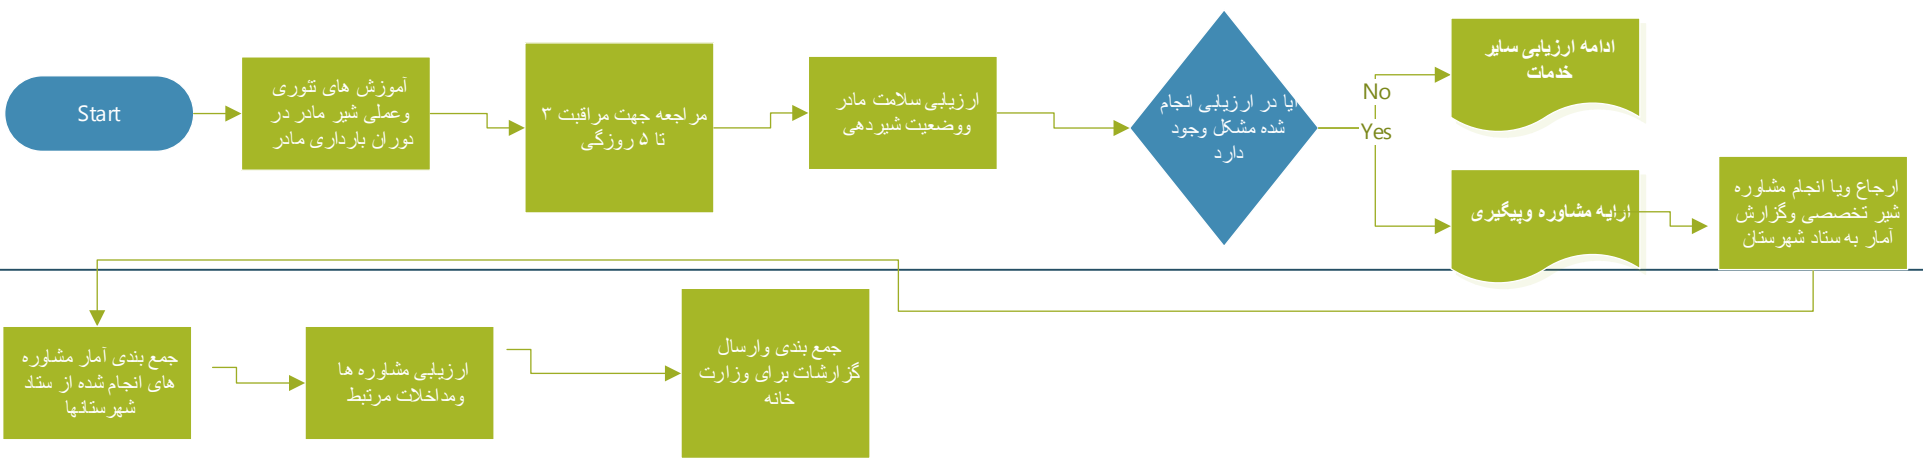

فرایند انجام مشاوره شیر

مراکز محیطی شهرستانها
و ستاد شهرستان

Theme

Color can add clarity and elegance. Pick a theme from the Design tab.

Change Shape

Need to replace a shape? Select the shape and use Change Shape on the Home tab.

Change Orientation

Use the Cross-Functional Flowchart tab to change how your swimlanes flow.

Finished with these tips?
Select the Tip Pane and press Delete